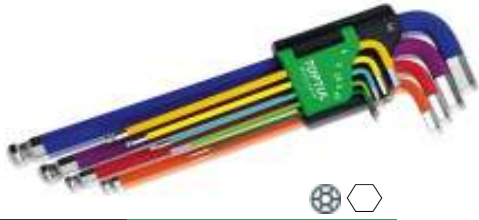

HEX & STAR KEY WRENCH SETS

Ball Point Extra Long Type 9PC
Colour Coded for Easy Identification

ITEM	CONTENTS
GAAL0918	1.5, 2, 2.5, 3, 4, 5, 6, 8, 10mm

Ball Point Long Type 9PC

ITEM	CONTENTS
GAAL0916	1.5, 2, 2.5, 3, 4, 5, 6, 8, 10mm (Metric Version)
GBAL0901	1/16", 5/64", 3/32", 1/8", 5/32", 3/16", 1/4", 5/16", 3/8" (Imperial Version)

**Star Tamperproof 9PC
Extra Long Type**

ITEM	CONTENTS
GAAL0915	T10, T15, T20, T25, T27, T30, T40, T45, T50

FOLDABLE KEY WRENCH SETS

Hex Set 7 in 1

ITEM	CONTENTS
AGFB0703	2.5, 3, 4, 5, 6, 8, 10mm

Star Set 8 in 1